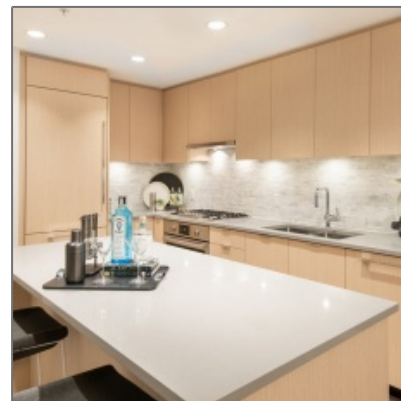

### Property [Description](#)

**Berkeley House** by Polygon is a new collection of sophisticated apartment homes surrounded by tree-lined streets and convenient walkway located at 9191 Odlin Road, Richmond. Berkeley House consists of two 4- to 6-storey wood-frame buildings with a choice from 1-3 bedrooms. The sizes range from 645 to 1130 square feet. The one, two and three-bedroom residences at Berkeley House are beautifully appointed with gourmet kitchens, spa-inspired bathrooms and light-filled living areas. Plus an exceptional 5,000 sq ft amenity clubhouse.