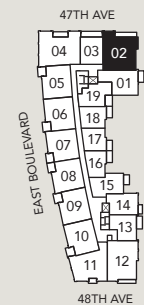

EXTENT OF TERRACE @ LEVEL 02

LEVEL 2

LEVEL 3

WF \*Cabinet can be upgraded to under counter Wine Fridge.

MW \*MICROWAVE CAN BE UPGRADED TO STEAM OVEN (OPTIONAL UPGRADE)

This is not an offering for sale. Any such offering can only be made with a disclosure statement. The developer reserves the right to make changes and modifications to the information contained herein without prior notice. E.&O.E.